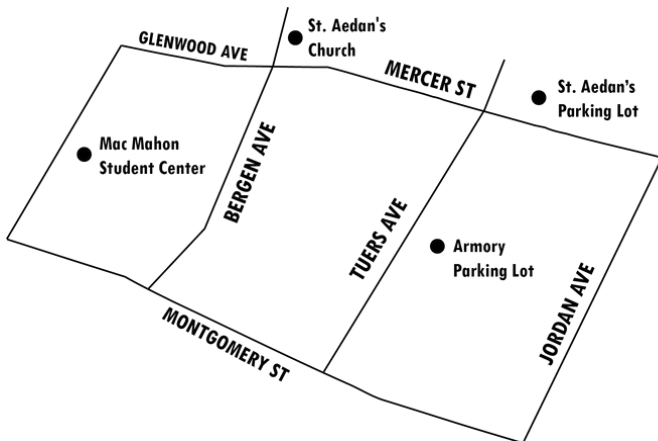

# Directions

**Mac Mahon Student Center**  
**47 Glenwood Avenue**  
**Jersey City, NJ**

Car Service Drop-Off: 782 Montgomery Street, Jersey City

Armory Parking Lot: 686 Montgomery Street, Jersey City

St. Aedan's Parking Lot (Overflow): 53 Tuers Avenue, Jersey City

## Driving

**-From South Jersey:** Garden State Parkway North to NJ Turnpike North to Exit 14C/Columbus Drive/Jersey City. Proceed through the light at the foot of the exit ramp (crossing Montgomery street). At the fork bear left and get into the far right lane to turn right onto Montgomery street at the light.

**-From North Jersey/NJ Turnpike:** NJ Turnpike South to Exit 14C/Columbus Drive/Jersey City. See From NJ Turnpike Exit 14C/Columbus Drive / Jersey City above.

**-From Central New Jersey:** GS Parkway North to Exit 142/Route 78 East. Take 78 East to Exit 58B/Route 1-9 North. Continue approximately 5 miles to Broadway (left hand exit ramp). Proceed down ramp to light. Make right onto 1-9 Truck Route. Make first left onto Sip Avenue. At second light, make right on West Side Avenue. Continue to first light and make left onto Montgomery Street.

**-From Lincoln Tunnel:** Exit tunnel and follow Route 495 to Route 1-9 South/Jersey City. Take 1-9 South approximately two miles to Tonnele Avenue Circle. Continue halfway around and make right onto Tonnele Avenue. Continue to Kennedy Boulevard and turn right. Continue to Montgomery Street.